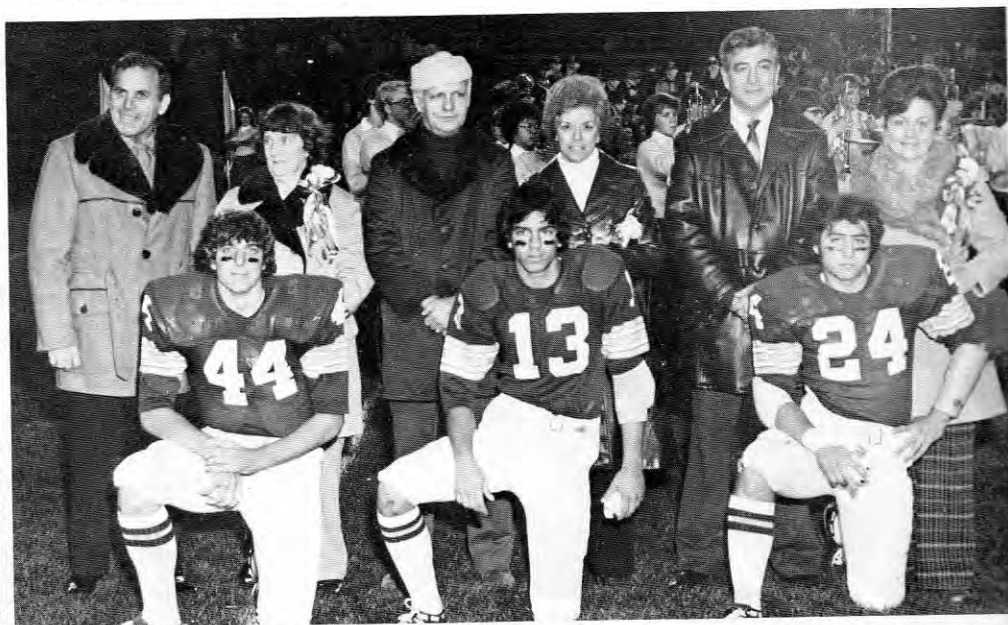

Joe Rubbico with parents Mr. and Mrs. Samuel Rubbico, Joe Radzvilka with parents Mr. and Mrs. Frank Radzvilka, Chester Newhart with parents Mr. and Mrs. Chester Newhart.